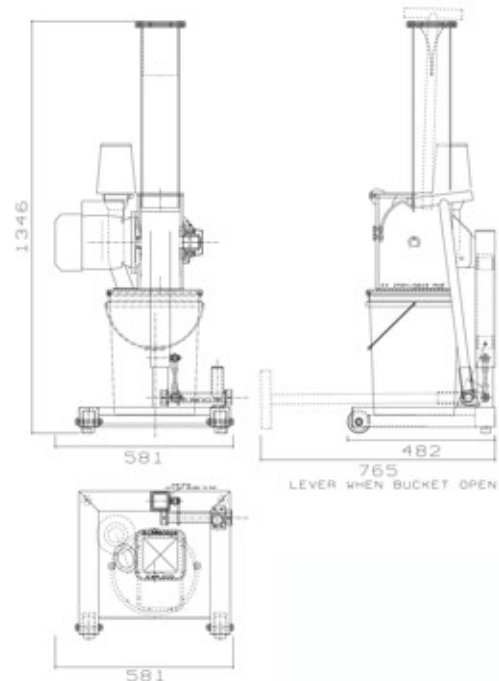

PAPHOS:
Mr Martyn Gibbon: Tel: +357 99 652586
martyn@marsalwaste.com